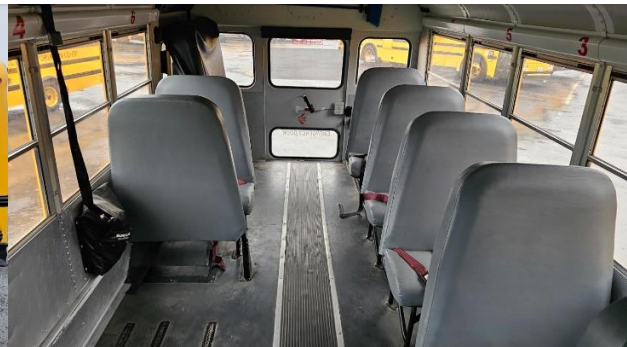

KWRL Surplus Bus Detail 2024

#111 - 1GBJG31K691155293 156,000 miles

2010 Chevrolet Vortec / Gas

30 passenger / wheelchair bus

#112 - 1GBJG31K191152527 167,000 miles

2010 Chevrolet Vortec / Gas

30 passenger / wheelchair bus

2005 Blue Bird C7 Caterpillar

42 Passenger